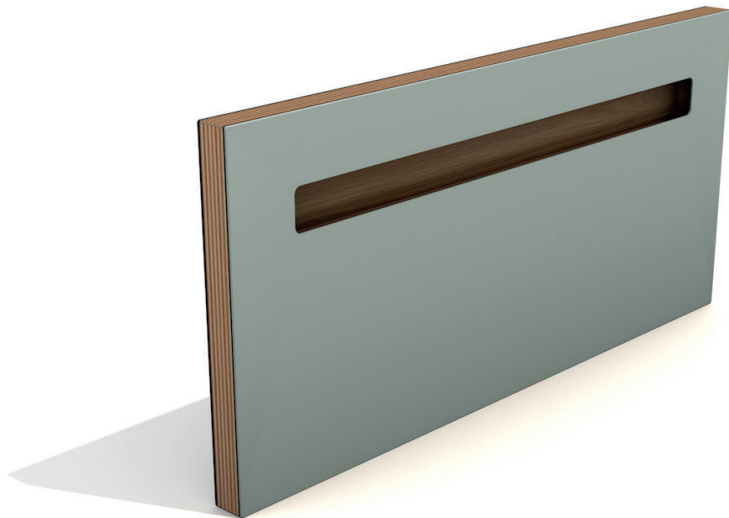

DESIGN „ONE LINE“

THE „ONE LINE“ SERIES DEFINES ITSELF THROUGH ITS SUNKEN IN HANDLE, WHICH IS AVAILABLE IN TWO VARIANTS, WITH SOLID OAK OR A COLOURFUL BACKGROUND.

THE SURFACE MATERIAL DEFINES THE NAME OF THE DESIGN.

„ONE LINE“ PURE = LINOLEUM

„ONE LINE“ SILK = EXTREMELY MATT HPL (FENIX® NTM)

„ONE LINE“ WOODY = WOOD VENEER

„ONE LINE“ COLORE = SEMI MATT LAMINAT WITH VIBRANT COLOURS

„ONE LINE“ BASIC = COLOURED MDF

neuvermoebelt®