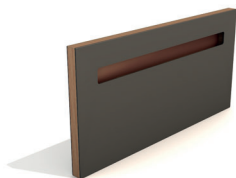

COPPER
UNTREATED COPPER