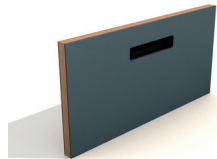

PISTACHIO

AQUAVERT

MIDNIGHT BLUE

„ONE“ PURE

HANDLE VARIANTS

BRASS
UNTREATED BRASS

COPPER
UNTREATED COPPER

GOLD MESH
METAL IMITATION