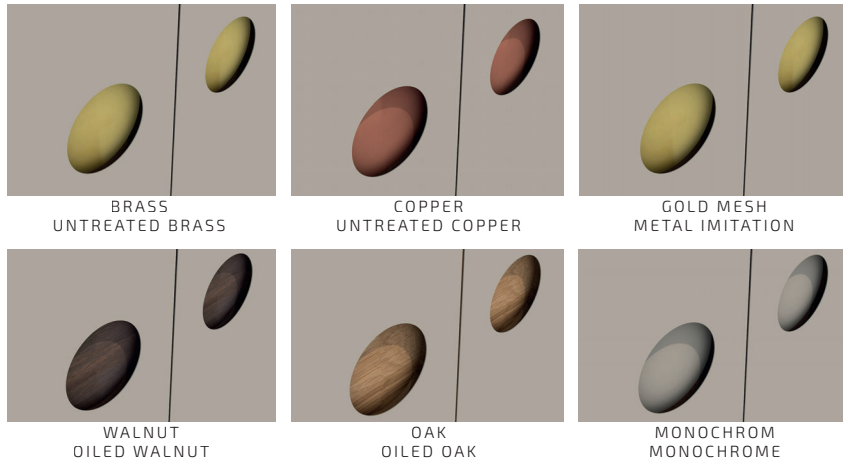

INDIA RED

ANTIKROSA

BRILLANTGELB

DELFTBLAU

SMARAGDGRÜN

CHINAROT

„ONE LINE“ COLORE

HANDLE VARIANTS

„ROUND UP“ WOODY

HANDLE VARIANTS

BRASS
UNTREATED BRASS

COPPER
UNTREATED COPPER

GOLD MESH
METAL IMITATION

„ROUND UP“ SILK

FENIX® NTM COLOURS

„ROUND UP“ SILK

HANDLE VARIANTS

„ROUND UP“ COLORE

LAMINAT COLOURS

„ROUND UP“ COLORE

HANDLE VARIANTS

GOLD
UNTREATED BRASS

COPPER
UNTREATED COPPER

GOLD MESH
METAL IMITATION

WALNUT
OILED WALNUT

OAK
OILED OAK

MONOCHROM
MONOCHROME

„SMALL“ PURE

LINOLEUM COLOURS

MUSHROOM

VAPOUR

PEPPLE