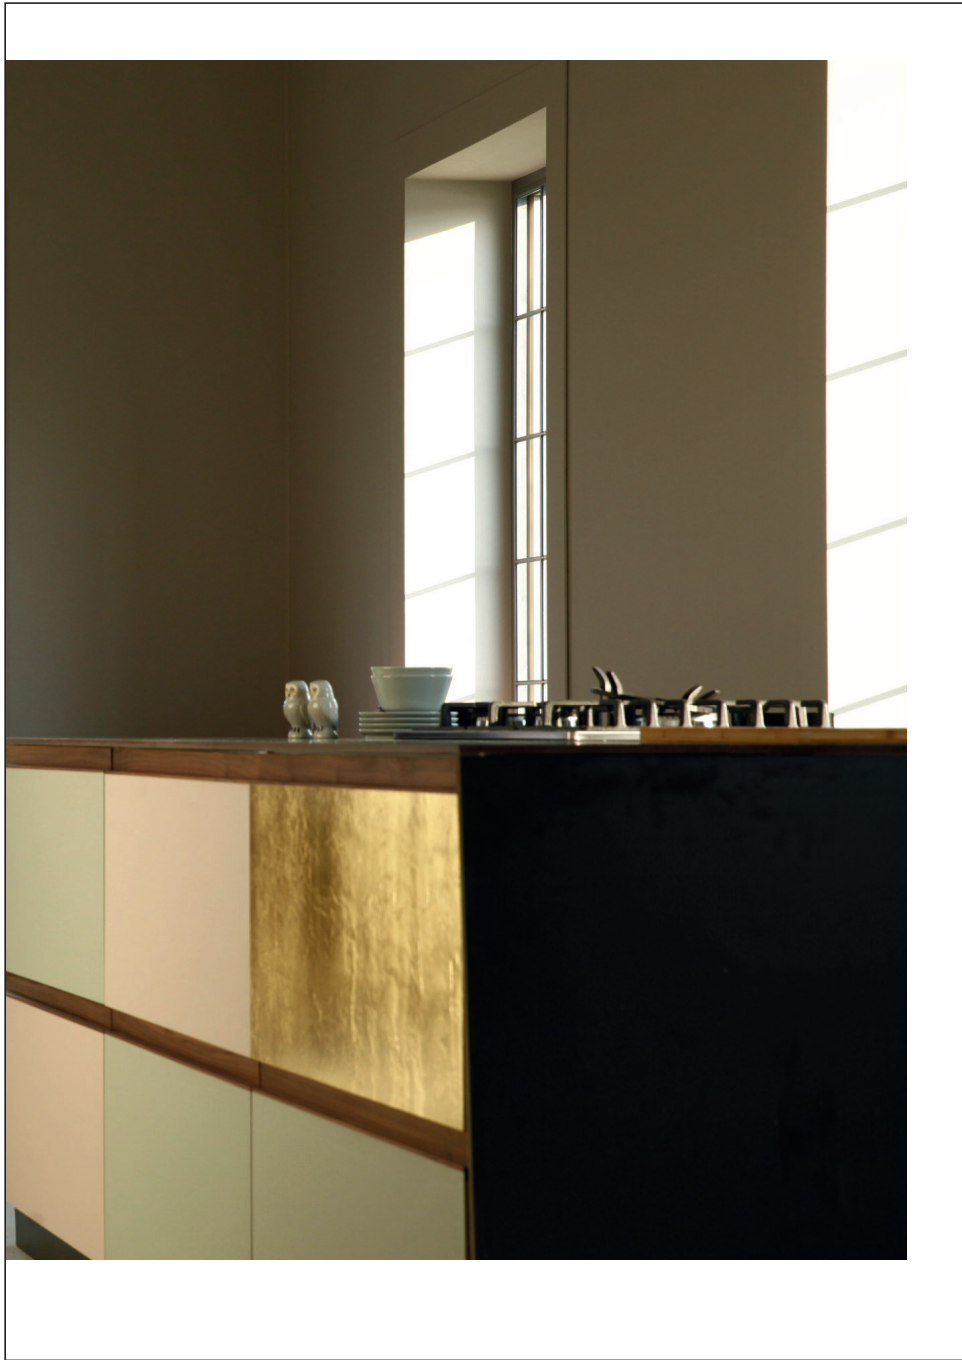

neuvermoebelt®

DESIGN „KLAR LINJE“

THIS DESIGN FEATURES CLEAN LINES AND A MONOCHROME COLOUR SCHEME. IT IS PERFECT FOR CUSTOMERS, WHO PREFER CLEAN LINES IN A TONED DOWN STATEMENT. DESIGN BEYOND CHANGING FASHION TRENDS.