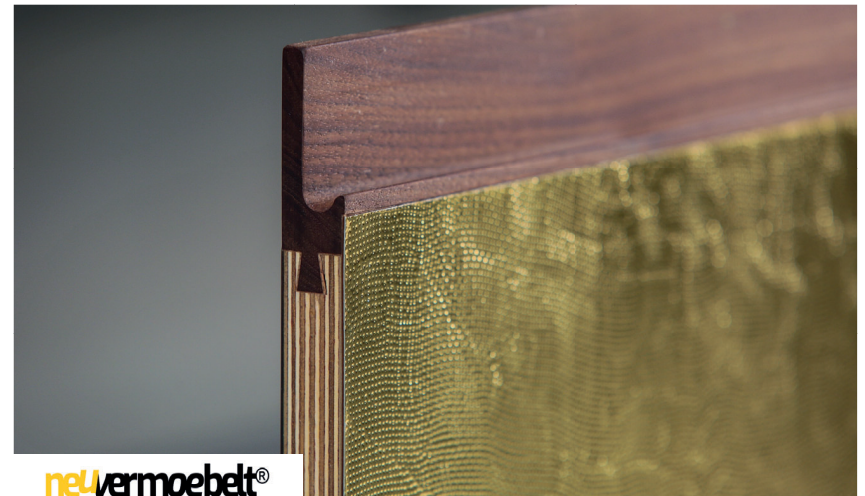

HANDLE VARIANTS

OAK
OILED OAK

WALNUT
OILED WALNUT

neuvermoebelt®

DESIGN „PATCHWORK ST.“

THIS KITCHEN CAPIVATES WITH IT'S PASTEL TONES IN COMBINATION WITH A WARM GOLD TONE.

THE HANDLES ARE MADE OF SOLID WALNUT, WHICH ACCENTUATES THE ELEGANCE OF THIS DESIGN.