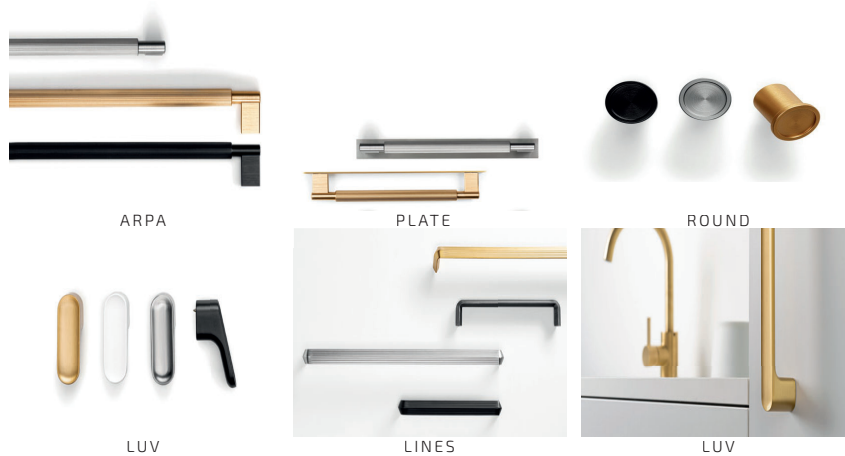

YOU CAN CHOOSE FROM OUR HANDSELECTED COLLECTION OF HANDLES.
[HTTPS://WWW.NEUVERMOEBELT.COM/ONLINESHOP/GRIFFE-UND-FUESSE/](https://www.neuvermoebelt.com/onlineshop/griffe-und-fuesse/)

A FEW EXAMPLES: