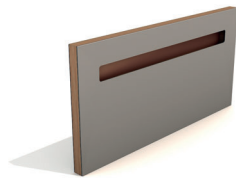

COPPER
UNTREATED COPPER