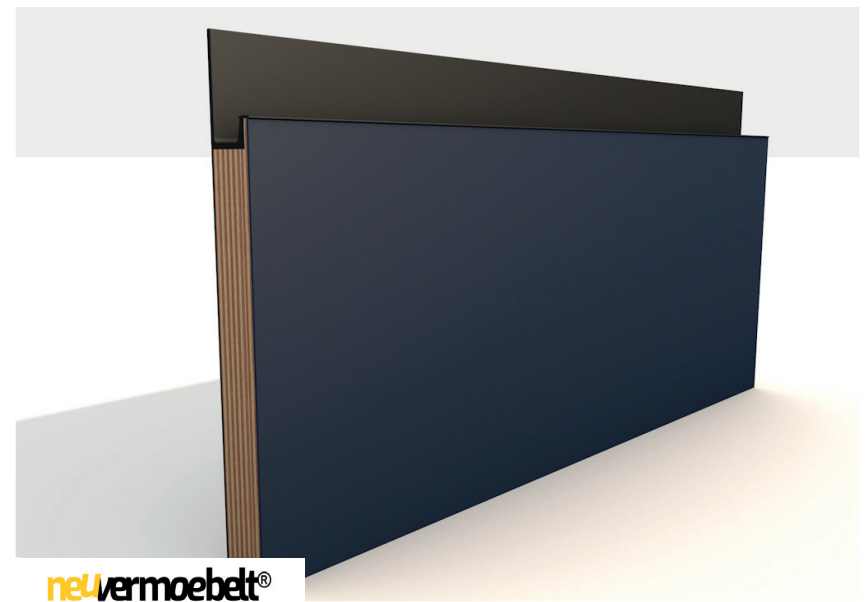

neuvermoebelt®

DESIGN „KLAR LINJE“

THIS DESIGN FEATURES CLEAN LINES AND A MONOCHROME COLOUR SCHEME. IT IS PERFECT FOR CUSTOMERS, WHO PREFER CLEAN LINES IN A TONED DOWN STATEMENT. DESIGN BEYOND CHANGING FASHION TRENDS.