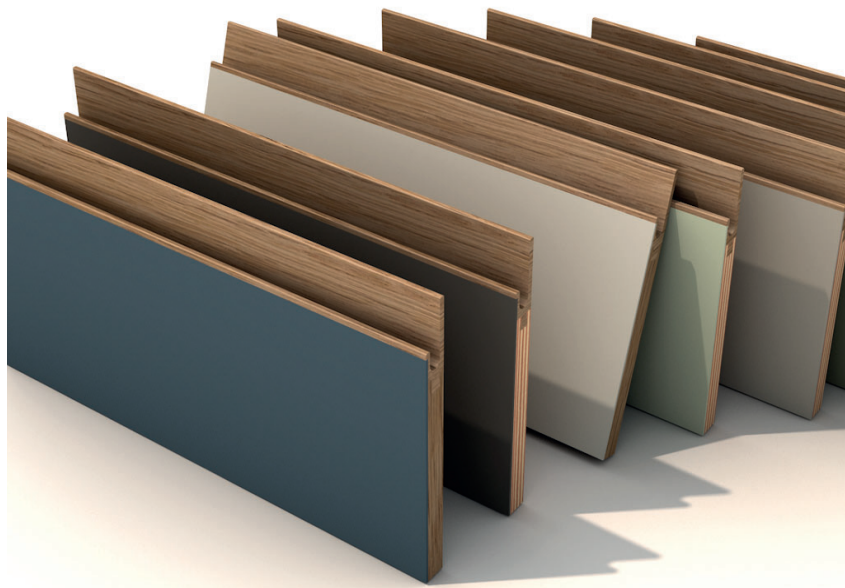

DESIGN „BLUE ST.“

DESIGN AND AESTHETICS COMPLEMENT EACH OTHER PERFECTLY IN THIS ELEGANT KITCHEN.
THE BLUE ST. PRODUCT LINE, WHICH FEATURES FULL WIDTH SOLID OAK OR WALNUT HANDLES
COMBINED WITH ONE OF THREE SURFACES, RESULT IN SUPREME ELEGANCE.

ALL FRONTS ARE MADE FROM BIRCH-MULTIPLEX PLYWOOD SHEETS WITH THE STANDARD LAYERED LOOK
EDGE AND A CHARACTERISTIC GROOVE AND TONGUE CONNECTION.

THERE IS A TOTAL OF THREE DESIGN GROUPS:

„BLUE ST.“ PURE = LINOLEUM & OAK OR WALNUT HANDLE

„BLUE ST.“ SILK = EXTREMELY MATT HPL (FENIX® & OAK OR WALNUT HANDLE)

„BLUE ST.“ COLORE = MATT HPL (LAMINAT & OAK OR WALNUT HANDLE)

„BLUE ST.“ PURE

LINOLEUM COLOURS

LINOLEUM COLORS