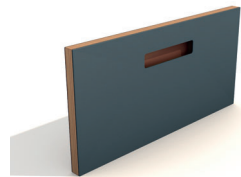

COPPER
UNTREATED COPPER