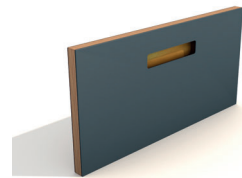

GOLD MESH
METAL IMITATION