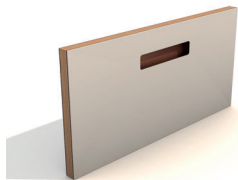

COPPER
UNTREATED COPPER