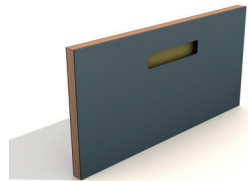

„ONE“ PURE

HANDLE VARIANTS

BRASS
UNTREATED BRASS