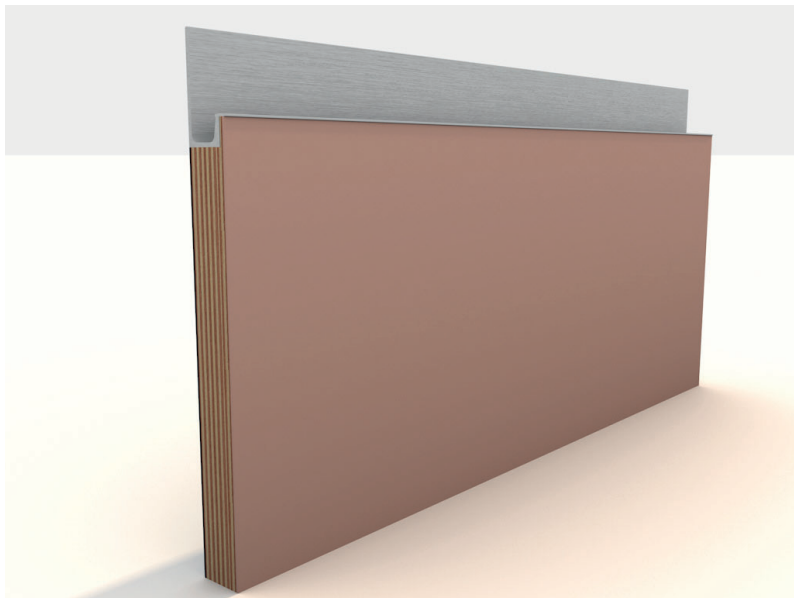

DESIGN „KLAR LINJE“

THIS DESIGN FEATURES CLEAN LINES AND A MONOCHROME COLOUR SCHEME. IT IS PERFECT FOR CUSTOMERS, WHO PREFER CLEAN LINES IN A TONED DOWN STATEMENT. DESIGN BEYOND CHANGING FASHION TRENDS.

THERE IS A TOTAL OF TWO DESIGN GROUPS:

„KLAR LINJE“ SILK = EXTREMELY MATT HPL (FENIX® NTM)

„KLAR LINJE“ COLORE = SEMI MATT HPL WITH VIBRANT COLOURS

„KLAR LINJE“ SILK

FENIX® NTM COLOURS

BIANCO KOS 0032	GRIGIO ZANTE 0766
GRIGIO ANTRIM 0752	GRIGIO EFESO 0725
BEIGE ARIZONA 0748	BEIGE LUXOR 0719
CASTORO OTTAWA 0717	GRIGIO LONDRA 0718
VERDE COMODORO 0750	GRIGIO BROMO 0724
BLU FES 0754	ROSSO JAIPUR 0751
GRIGIO STROMBOLI 0768	NERO INGO 0720