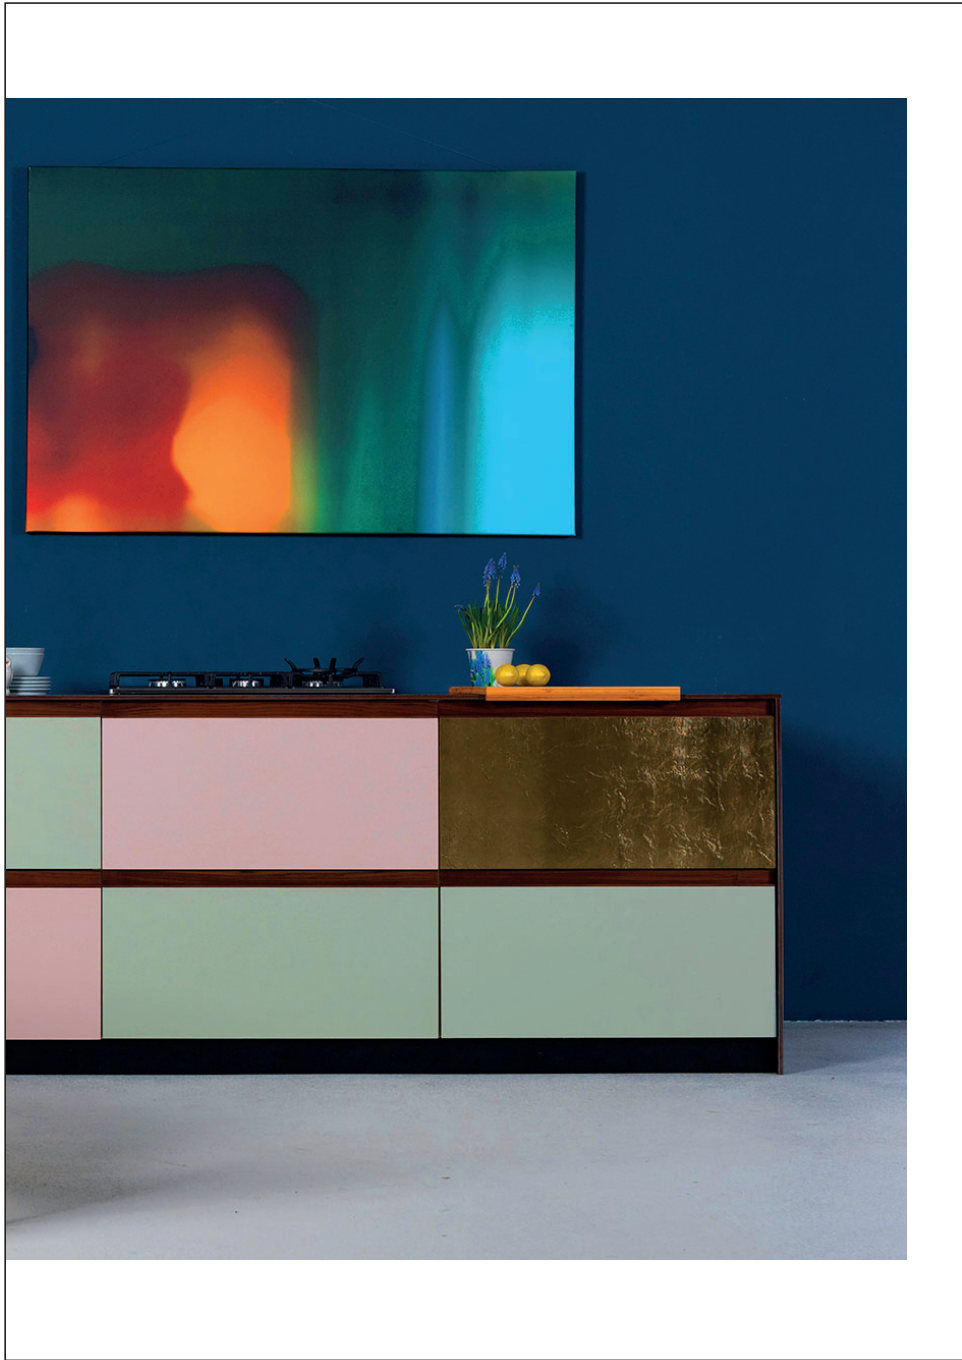

neuvermoebelt®

DESIGN „KLAR LINJE“

THIS DESIGN FEATURES CLEAN LINES AND A MONOCHROME COLOUR SCHEME. IT IS PERFECT FOR CUSTOMERS, WHO PREFER CLEAN LINES IN A TONED DOWN STATEMENT. DESIGN BEYOND CHANGING FASHION TRENDS.