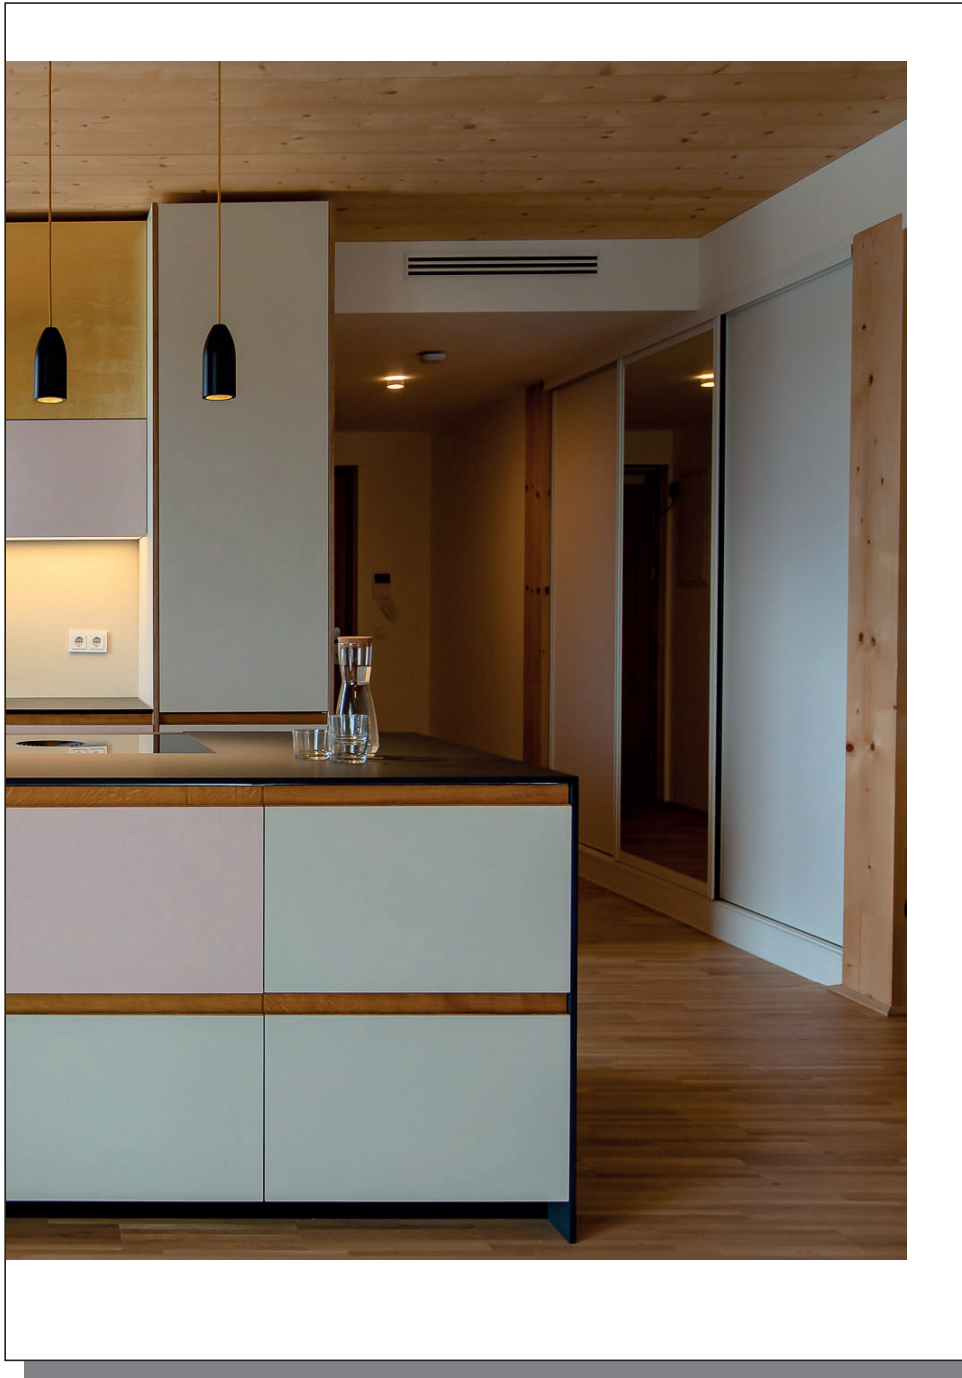

neuvermoebelt®

DESIGN „KLAR LINJE“

THIS DESIGN FEATURES CLEAN LINES AND A MONOCHROME COLOUR SCHEME. IT IS PERFECT FOR CUSTOMERS, WHO PREFER CLEAN LINES IN A TONED DOWN STATEMENT. DESIGN BEYOND CHANGING FASHION TRENDS.