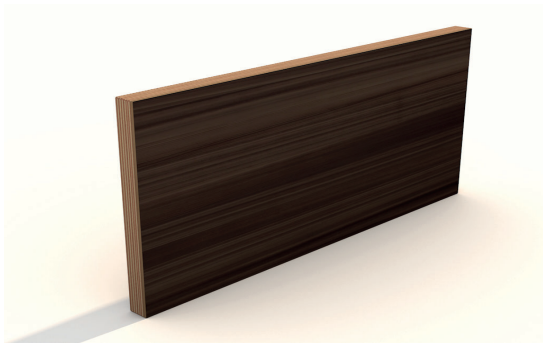

„SENZA M.“ WOODY

YOU CAN CHOOSE FROM OUR HANDSELECTED COLLECTION OF HANDLES.
[HTTPS://WWW.NEUVERMOEBELT.COM/ONLINESHOP/GRIFFE-UND-FUESSE/](https://www.neuvermoebelt.com/onlineshop/griffe-und-fuesse/)

A FEW EXAMPLES: