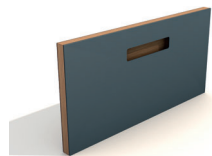

OAK
OILED OAK