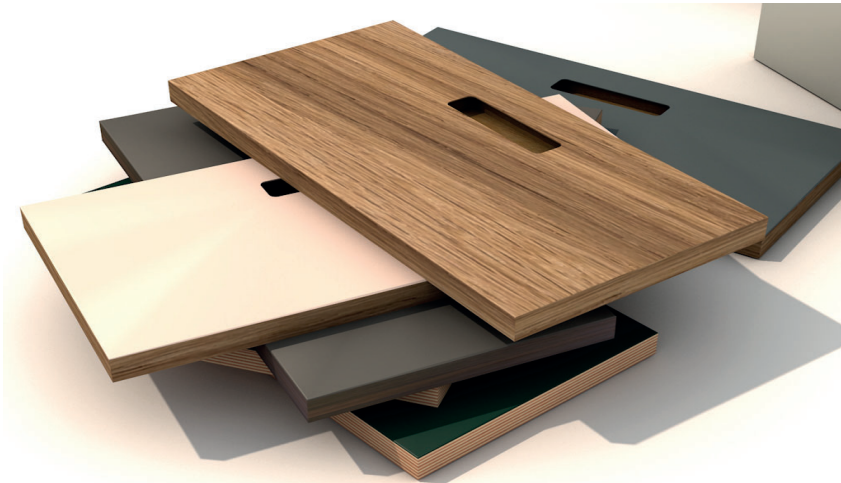

DESIGN „ONE“

THE „ONE“ SERIES IS CHARACTERIZED BY THE SUNKEN-IN OAK WOOD HANDLE, WHICH COMES IN 3-4 VARIANTS

ALL FRONTS ARE MADE OF BIRCH MULTIPLEX PLYWOOD SHEETS AS A CARRIER MATERIAL WITH IT'S CLASSIC LAYERED-LOOK-EDGE, WHICH IS OILED DOWN.

FOR THE GENUINE OAK WOOD VENEER EDGE, WE USE NATURAL OAK OR SMOKED OAK, CUT INTO THIN VENEER STRIPS.

THERE IS A TOTAL OF FIVE DESIGN GROUPS:

„ONE“ PURE = LINOLEUM

„ONE“ SILK = EXTREMELY MATT HPL/LAMINAT (FENIX® NTM)

„ONE“ WOODY = WOOD VENEER

„ONE“ COLORE = SEMI MATT HPL/ LAMINAT WITH VIBRANT COLOURS

„ONE“ BASIC = COLOURED MDF

CHOOSING AMONG THE WIDE NUMBER OF COLOURS, SURFACE MATERIALS, HANDLE DESIGNS AND EDGE OPTIONS YOU CAN DESIGN YOUR DREAM KITCHEN AS YOU WISH.

„ONE“ PURE

LINOLEUM COLOURS