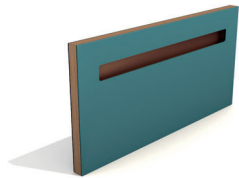

COPPER
UNTREATED COPPER