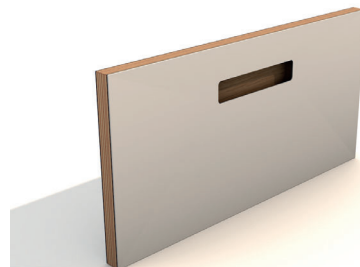

OAK
OILED OAK