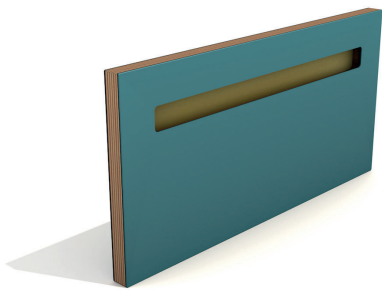

„ONE LINE“ COLORE

HANDLE VARIANTS

BRASS
UNTREATED BRASS