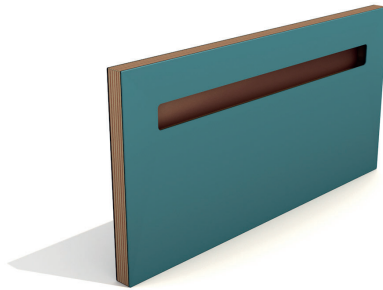

COPPER
UNTREATED COPPER