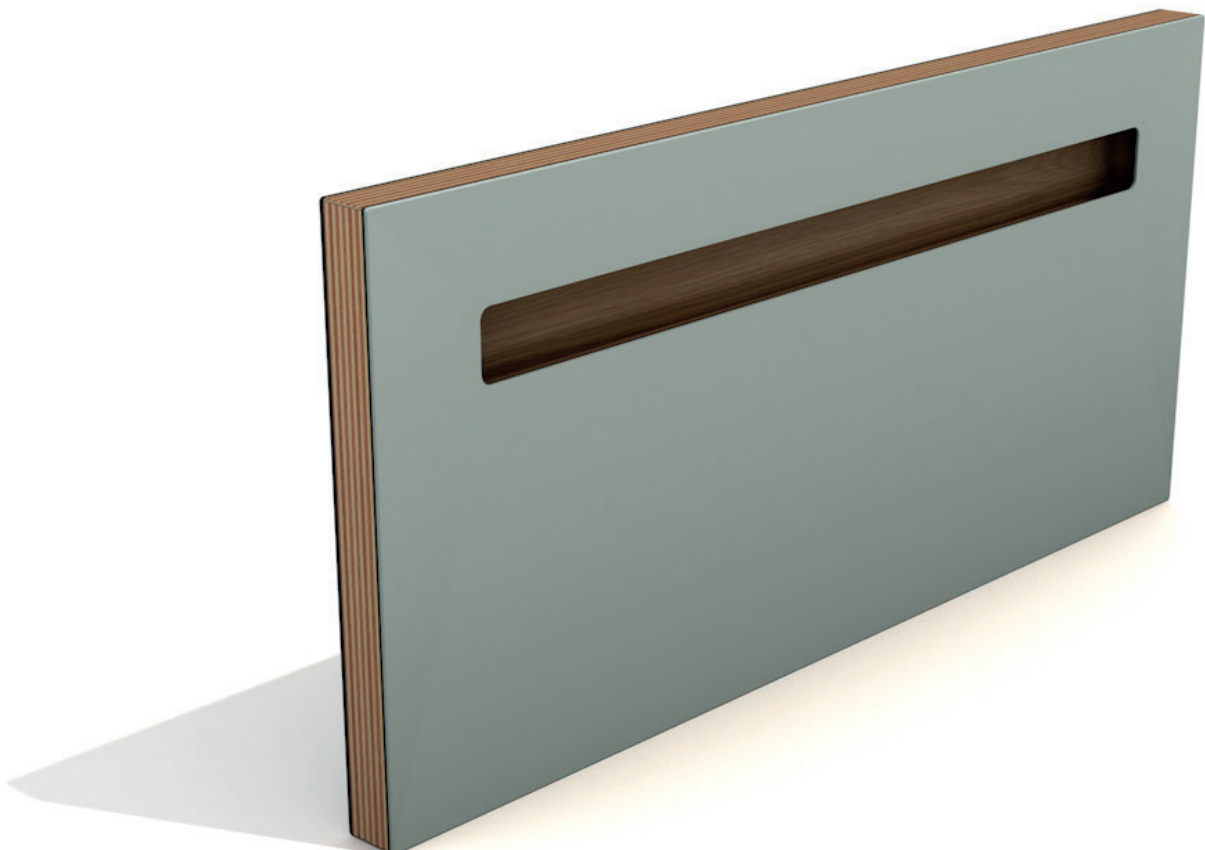

DESIGN „ONE LINE“

THE „ONE LINE“ SERIES DEFINES ITSELF THROUGH ITS SUNKEN IN HANDLE,
WHICH IS AVAILABLE IN TWO VARIANTS.
WITH SOLID OAK OR A COLOURFUL BACKGROUND.

THE SURFACE MATERIAL DEFINES THE NAME OF THE DESIGN.

„ONE LINE“ PURE = LINOLEUM

„ONE LINE“ SILK = EXTREMELY MATT HPL (FENIX® NTM)

„ONE LINE“ WOODY = WOOD VENEER

„ONE LINE“ COLORE = SEMI MATT LAMINAT WITH VIBRANT COLOURS

„ONE LINE“ BASIC = COLOURED MDF