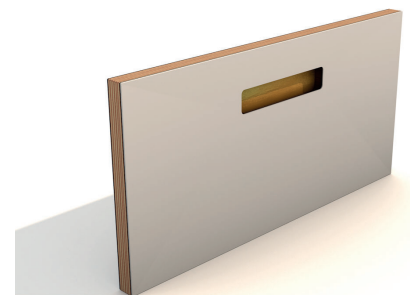

GOLD MESH
METAL IMITATION