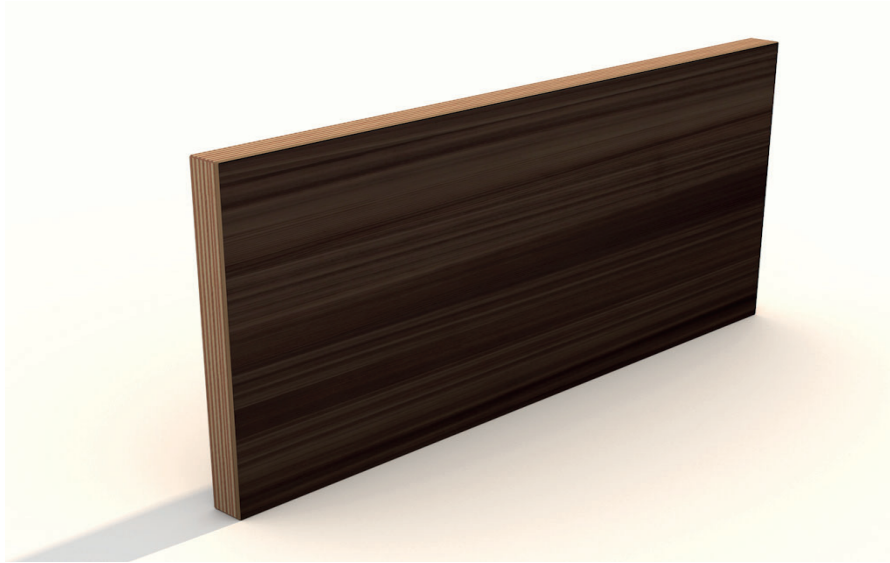

„SENZA M.“ WOODY

YOU CAN CHOOSE FROM OUR HANDSELECTED COLLECTION OF HANDLES.
[HTTPS://WWW.NEUVERMOEBELT.COM/ONLINESHOP/GRIFFE-UND-FUESSE/](https://www.neuvermoebel.com/onlineshop/griffe-und-fuesse/)

A FEW EXAMPLES: