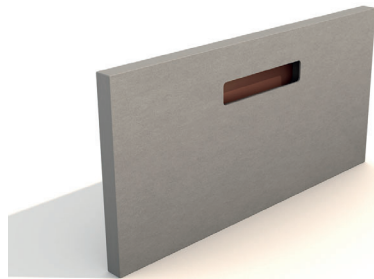

BLUE

ORANGE

YELLOW

„ONE“ BASIC

HANDLE VARIANTS

BRASS
UNTREATED BRASS

COPPER
UNTREATED COPPER

GOLD MESH
METAL IMITATION