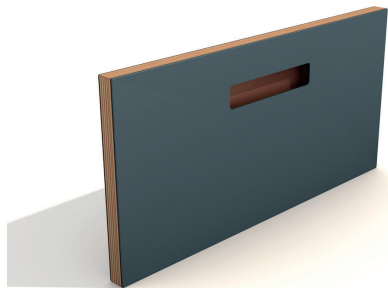

COPPER
UNTREATED COPPER