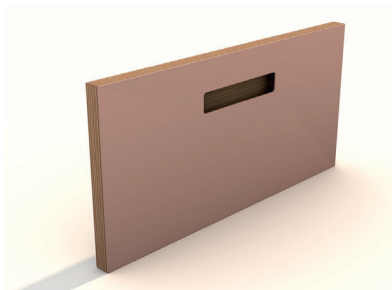

OAK
OILED OAK