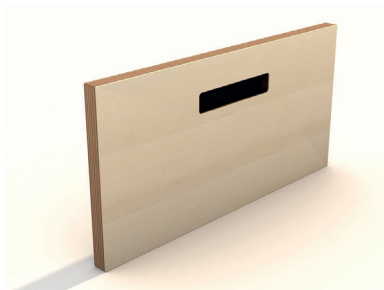

OAK_EICHE GERÄUCHERT

„ONE“ WOODY

HANDLE VARIANTS

BRASS
UNTREATED BRASS

COPPER
UNTREATED COPPER

GOLD MESH
METAL IMITATION

BLACK
BLACK LAMINAT

neuvermoebelt®