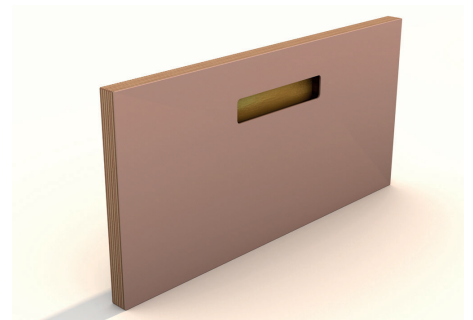

GOLD MESH
METAL IMITATION