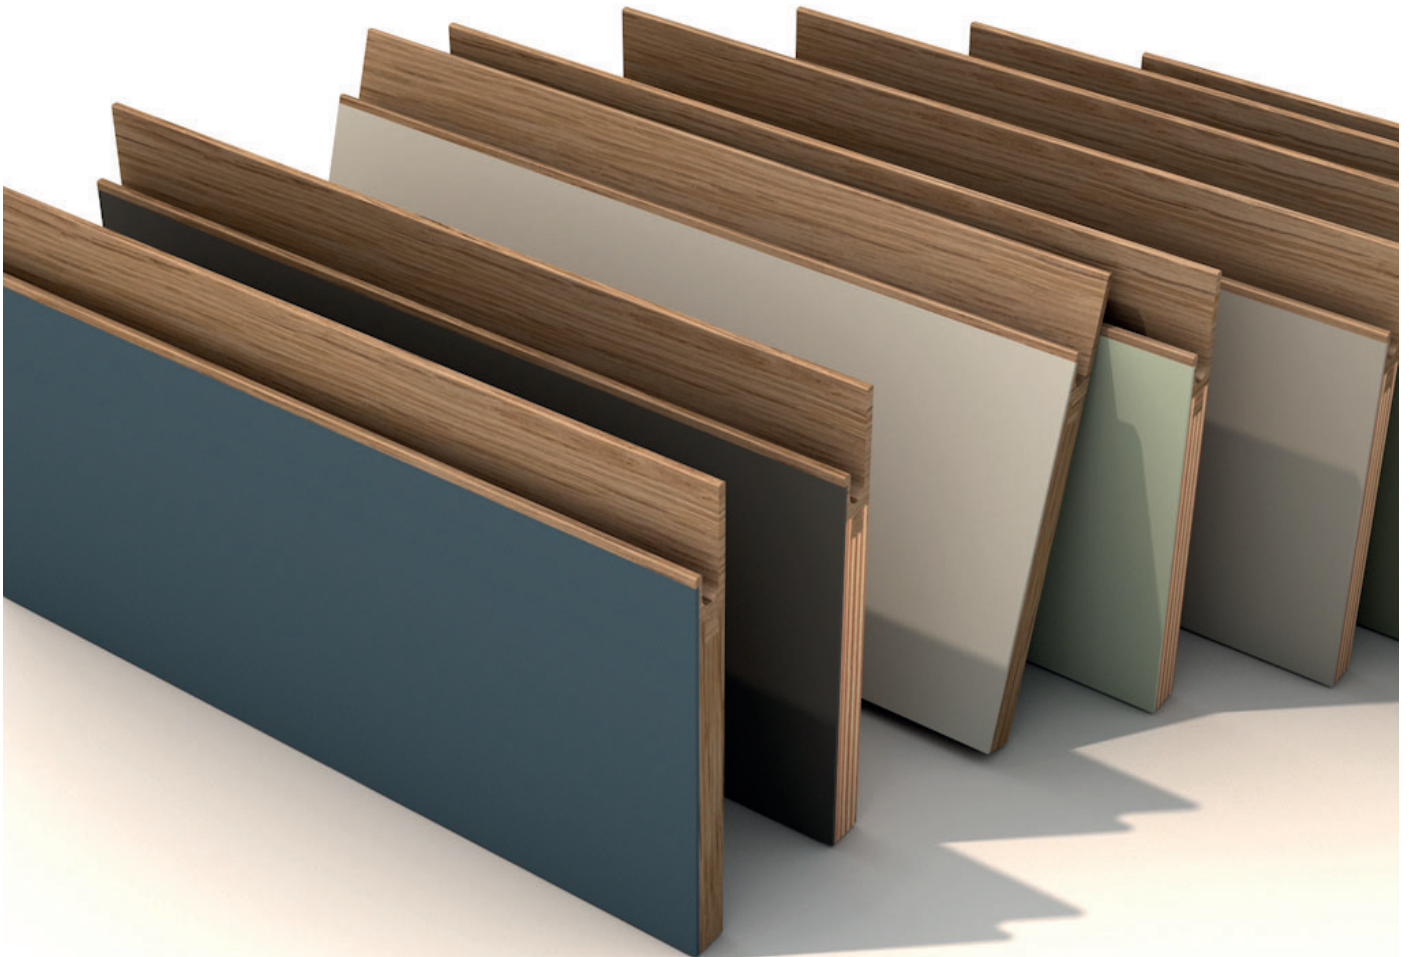

DESIGN „BLUE ST.“

*DESIGN AND AESTHETICS COMPLEMENT EACH OTHER PERFECTLY IN THIS ELEGANT KITCHEN.
THE BLUE ST. PRODUCT LINE, WHICH FEATURES FULL WIDTH SOLID OAK OR WALNUT HANDLES
COMBINED WITH ONE OF THREE SURFACES, RESULT IN SUPREME ELEGANCE.*

*ALL FRONTS ARE MADE FROM BIRCH-MULTIPLEX PLYWOOD SHEETS WITH THE STANDARD LAYERED LOOK
EDGE AND A CHARACTERISTIC GROOVE AND TONGUE CONNECTION.*

THERE IS A TOTAL OF THREE DESIGN GROUPS:

„BLUE ST.“ PURE = LINOLEUM & OAK OR WALNUT HANDLE

„BLUE ST.“ SILK = EXTREMELY MATT HPL (FENIX® & OAK OR WALNUT HANDLE)

„BLUE ST.“ COLORE = MATT HPL (LAMINAT & OAK OR WALNUT HANDLE)