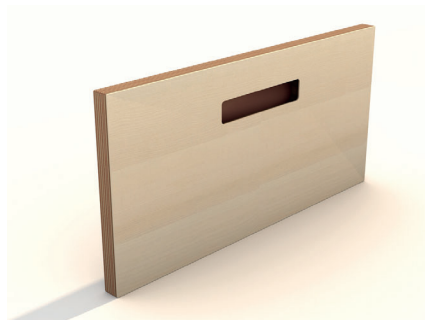

COPPER
UNTREATED COPPER