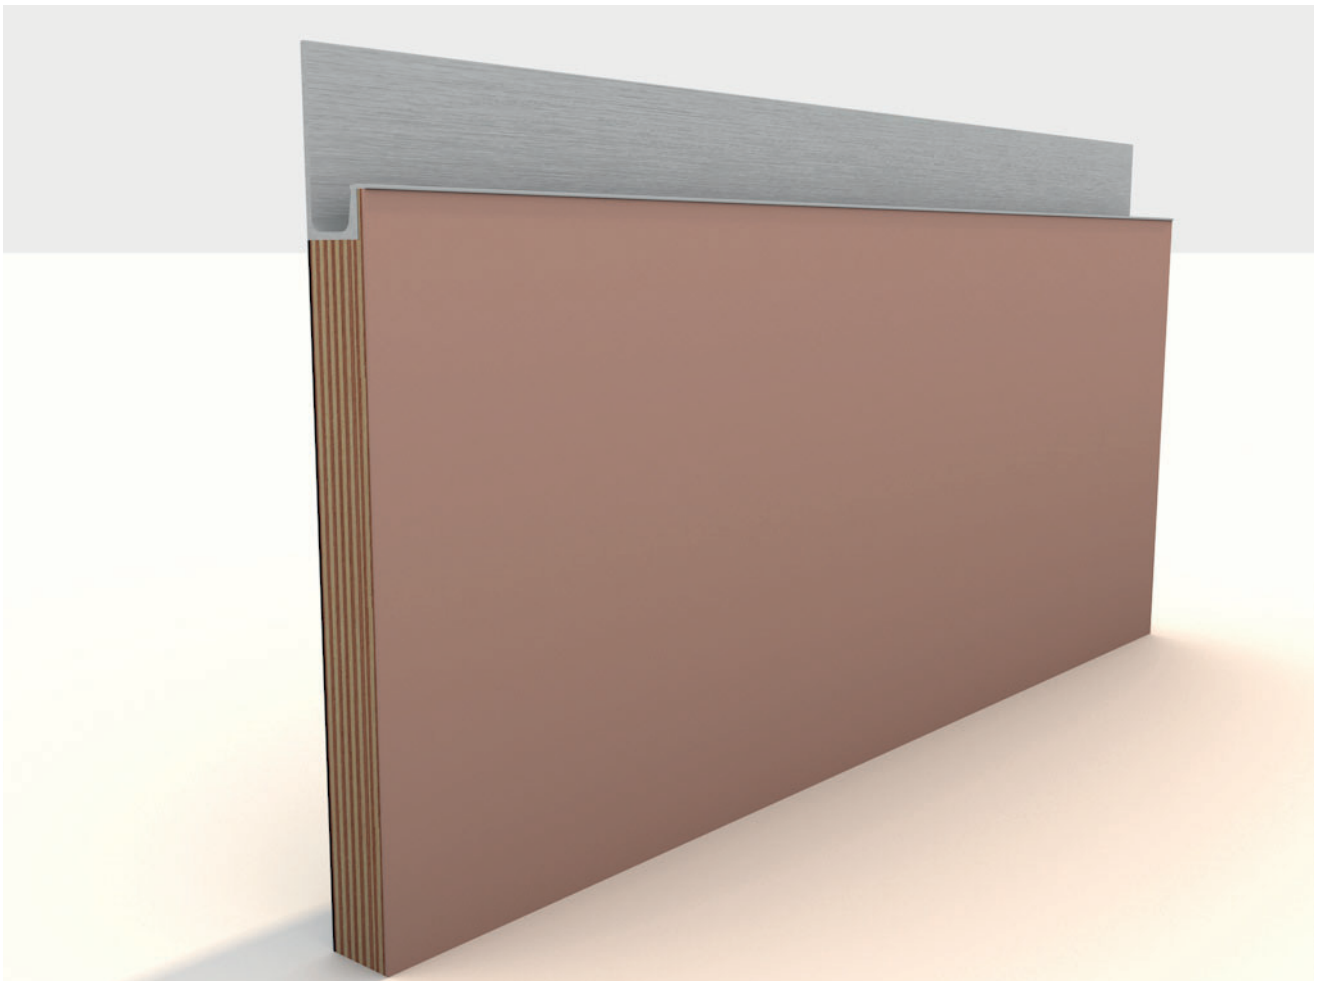

DESIGN „KLAR LINJE“

THIS DESIGN FEATURES CLEAN LINES AND A MONOCHROME COLOUR SCHEME. IT IS PERFECT FOR CUSTOMERS, WHO PREFER CLEAN LINES IN A TONED DOWN STATEMENT. DESIGN BEYOND CHANGING FASHION TRENDS.

THERE IS A TOTAL OF TWO DESIGN GROUPS:

„KLAR LINJE“ SILK = EXTREMELY MATT HPL (FENIX® NTM)

„KLAR LINJE“ COLORE = SEMI MATT HPL WITH VIBRANT COLOURS