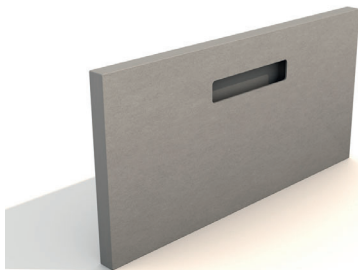

BLUE

ORANGE

YELLOW

„ONE“ BASIC

HANDLE VARIANTS

BRASS
UNTREATED BRASS

COPPER
UNTREATED COPPER

GOLD MESH
METAL IMITATION