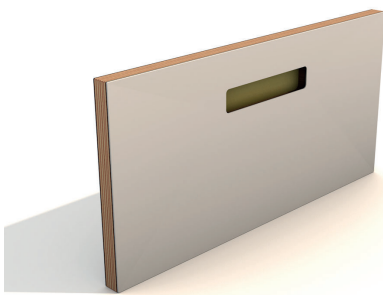

„ONE“ SILK

HANDLE VARIANTS

BRASS
UNTREATED BRASS