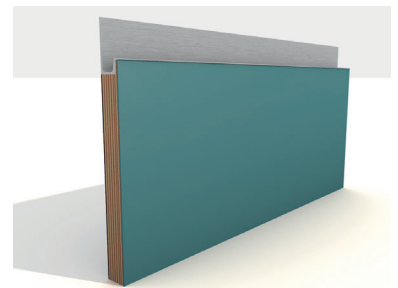

CHINAROT

„KLAR LINJE“ COLORE

HANDLE VARIANTS

SCHWARZ ELOXIERT
BLACK ANODISED

CHAMPAGNER
CHAMPAGNE

SILBER
SILVER

„WHAT WORKS GOOD IS BETTER THAN WHAT LOOKS GOOD, BECAUSE WHAT WORKS GOOD LASTS.“

RAY EAMES