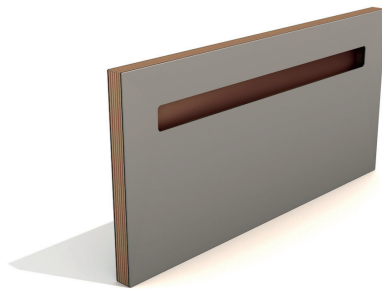

COPPER
UNTREATED COPPER