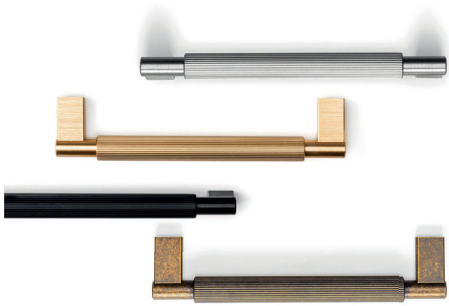

„SENZA M.“ PURE

YOU CAN CHOOSE FROM OUR HANDSELECTED COLLECTION OF HANDLES.
[HTTPS://WWW.NEUVERMOEBELT.COM/ONLINESHOP/GRIFFE-UND-FUESSE/](https://www.neuvermoebelt.com/onlineshop/griffe-und-fuesse/)

A FEW EXAMPLES.:

ARPA

LUV