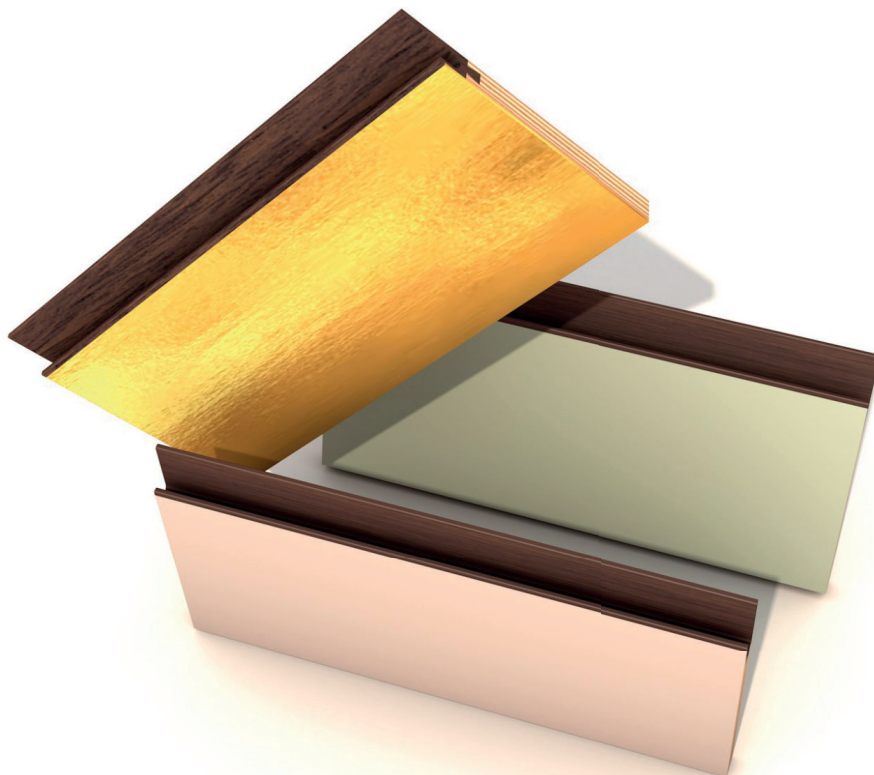

DESIGN „PATCHWORK ST.“

THIS KITCHEN CAPIVATES WITH IT'S PASTEL TONES IN COMBINATION WITH A WARM GOLD TONE.

THE HANDLES ARE MADE OF SOLID WALNUT, WHICH ACCENTUATES THE ELEGANCE OF THIS DESIGN.

ALL FRONTS ARE MADE FROM BIRCH-MULTIPLEX PLYWOOD SHEETS WITH THE STANDARD LAYERED LOOK EDGE AND A CHARACTERISTIC GROOVE AND TONGUE CONNECTION.

THE MATERIALS USED IN THIS DESIGN ARE LINOLEUM COMBINED WITHGOLD MESH, A METAL IMITATION.

PATCHWORK ST.“ = LINOLEUM, GOLD MESH & WALNUT HANDLE