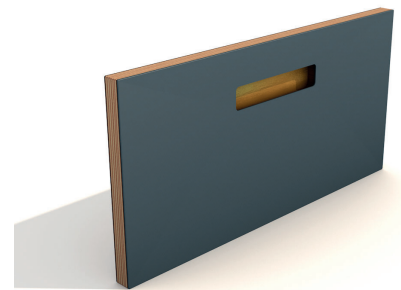

GOLD MESH
METAL IMITATION