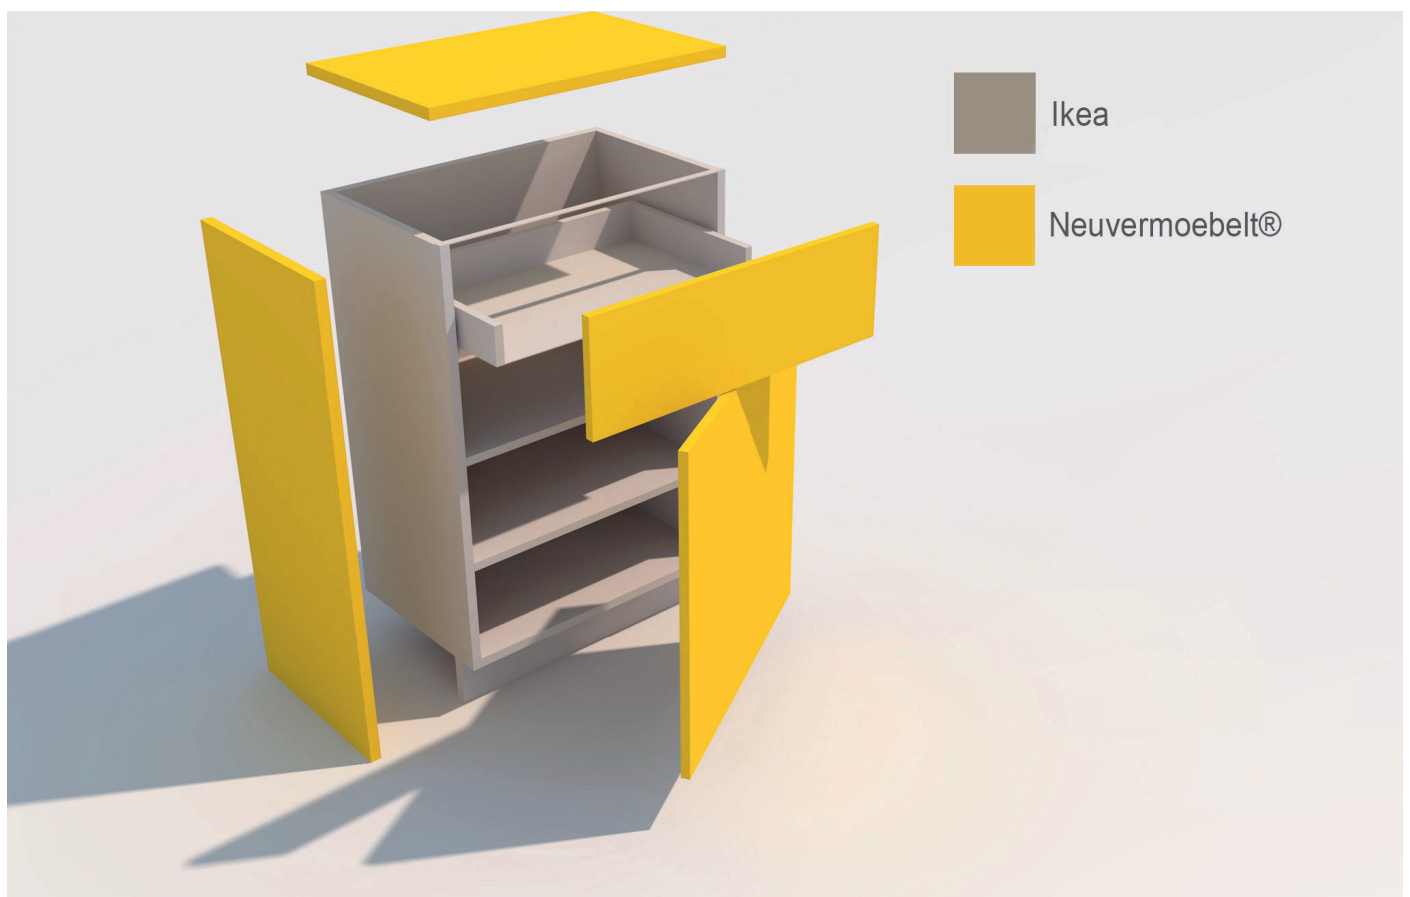

HOW IT WORKS