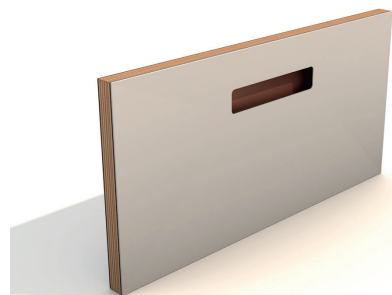

COPPER
UNTREATED COPPER