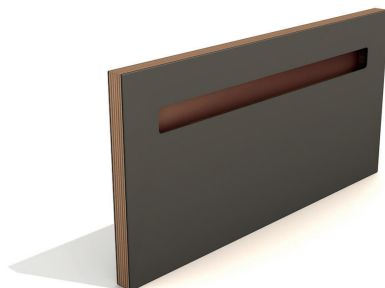

COPPER
UNTREATED COPPER