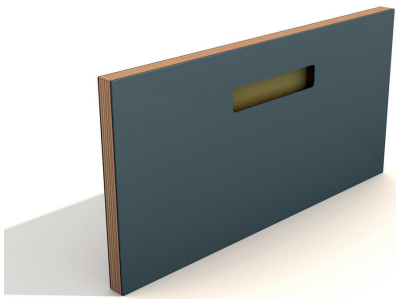

„ONE“ PURE

HANDLE VARIANTS

BRASS
UNTREATED BRASS