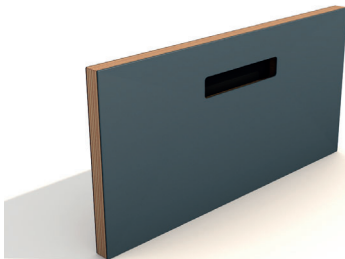

BLACK
FENIX® LAMINAT