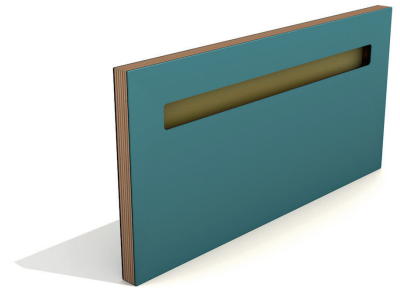

GOLD MESH
METAL IMITATION