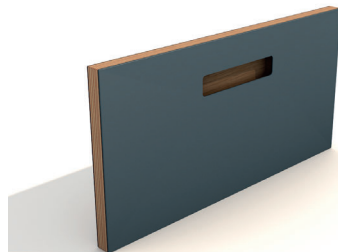

OAK
OILED OAK