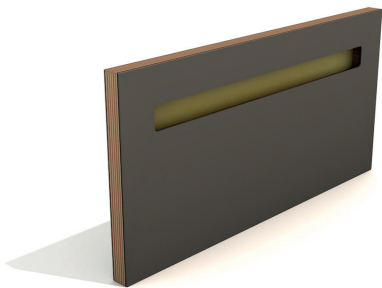

„ONE LINE“ PURE

HANDLE VARIANTS

BRASS
UNTREATED BRASS