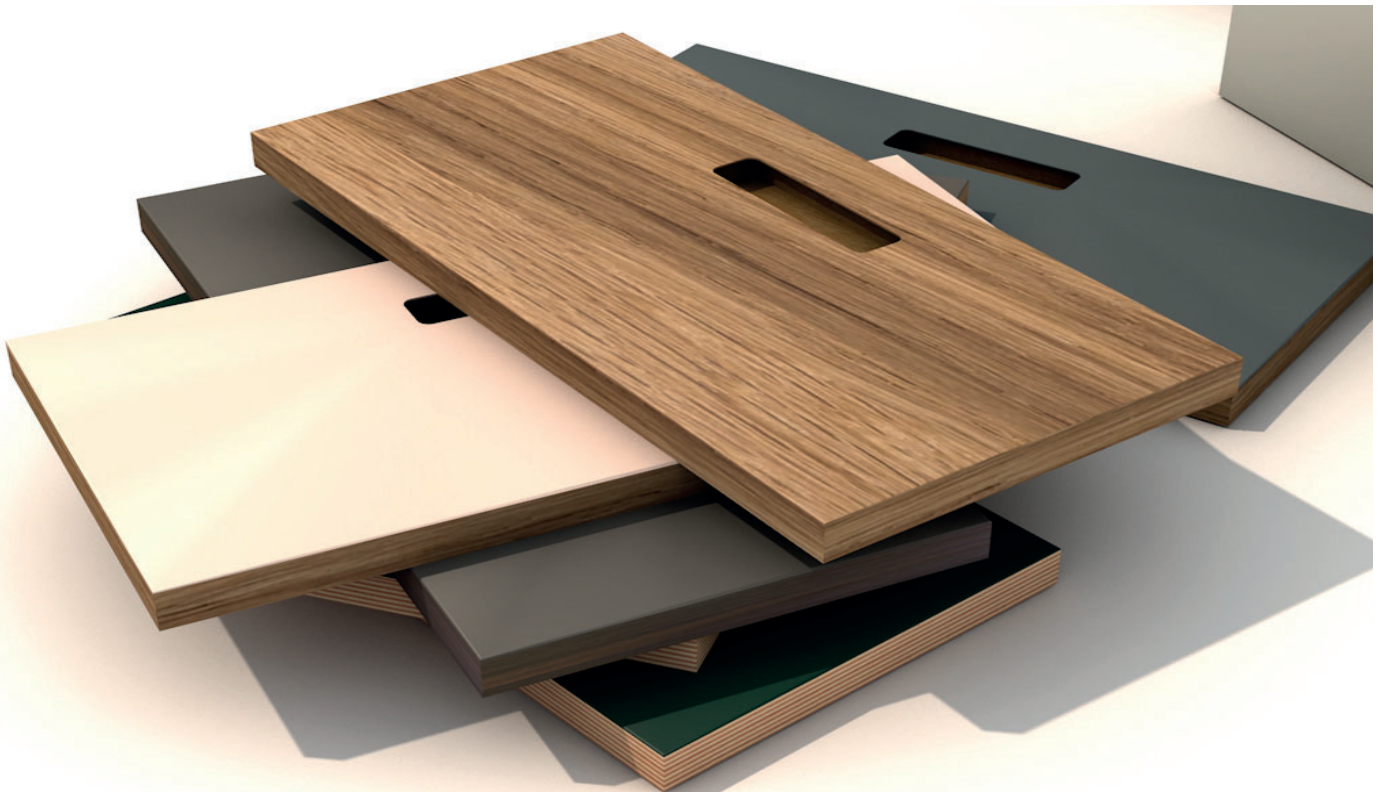

DESIGN „ONE“

THE „ONE“ SERIES IS CHARACTERIZED BY THE SUNKEN-IN OAK WOOD HANDLE, WHICH COMES IN 3-4 VARIANTS

ALL FRONTS ARE MADE OF BIRCH MULTIPLEX PLYWOOD SHEETS AS A CARRIER MATERIAL WITH IT'S CLASSIC LAYERED-LOOK-EDGE, WHICH IS OILED DOWN.

FOR THE GENUINE OAK WOOD VENEER EDGE, WE USE NATURAL OAK OR SMOKED OAK, CUT INTO THIN VENEER STRIPS.

THERE IS A TOTAL OF FIVE DESIGN GROUPS:

„ONE“ PURE = LINOLEUM

„ONE“ SILK = EXTREMELY MATT HPL/LAMINAT (FENIX® NTM)

„ONE“ WOODY = WOOD VENEER

„ONE“ COLORE = SEMI MATT HPL/ LAMINAT WITH VIBRANT COLOURS

„ONE“ BASIC = COLOURED MDF

CHOOSING AMONG THE WIDE NUMBER OF COLOURS, SURFACE MATERIALS, HANDLE DESIGNS AND EDGE OPTIONS YOU CAN DESIGN YOUR DREAM KITCHEN AS YOU WISH.