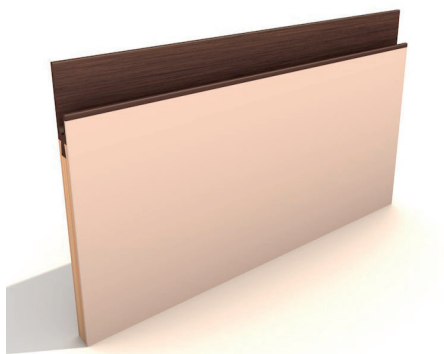

„PATCHWORK ST.“

DELICATE COLOUR

WE FINISH OUR FRONT PANELS BY HAND, USING NATURAL SANDPAPER AND BIOLOGICAL OILS. BY DOING SO, WE PRESERVE THE NATURAL SURFACE, WHICH OVER TIME WILL AGE AND DEVELOP A SPECIAL PATINA.

YOU SHOULD CLEAN THE FRONTS PERIODICALLY USING A DAMP CLOTH AND OIL THE WALNUT HANDLES, SO YOU CAN ENJOY THE BEAUTY OF YOUR KITCHEN FOR A LONG TIME.

LINOLEUM + METAL HPL COLOURS

POWDER