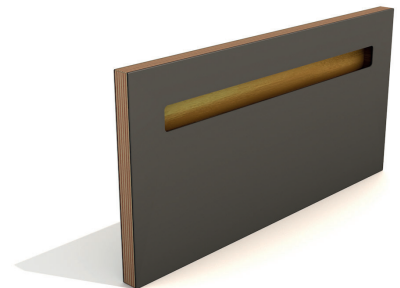

GOLD MESH
METAL IMITATION