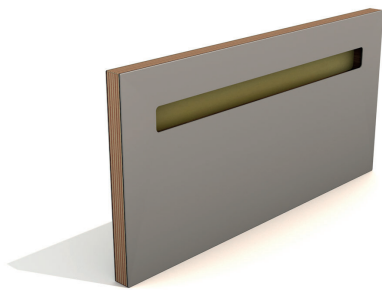

„ONE LINE“ SILK

HANDLE VARIANTS

BRASS
UNTREATED BRASS