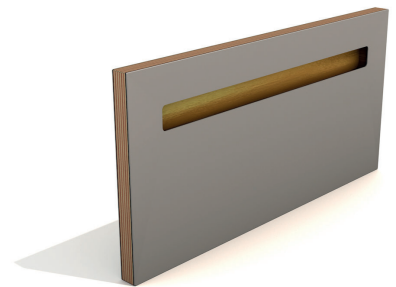

GOLD MESH
METAL IMITATION