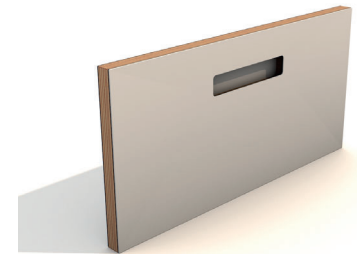

MONOCHROM
MONOCHROME